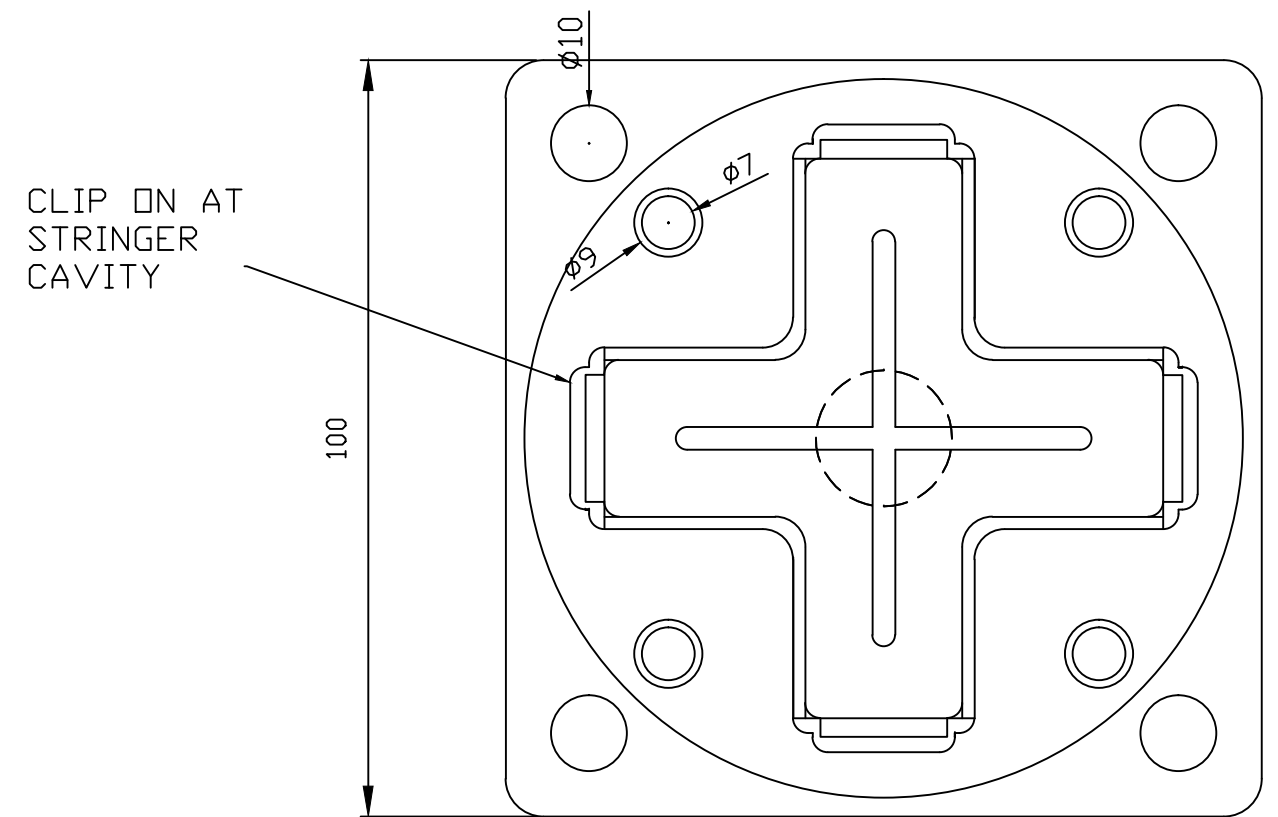

Elevation

Plan

		Drawing Originator: ASP ACCESS FLOORS		Client:		Project:		Title: S5 Pedestal		Drawn: Author		Drawing No.	
		32 PRIME DRIVE, SEVEN HILLS NSW, 2145, AUSTRALIA								Date:			
		Tel: 0061 (02) 9620 9915								Scale: 1:1			
		Fax: 0061 (02) 9620 9918								Size: A3		Rev. A	
		Web: www.aspfloors.com.au											
No.	Rev.	By	Chk	App	Date								