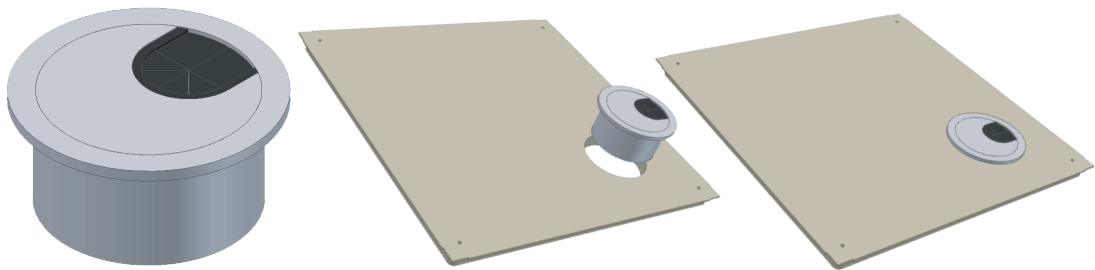

Circular Grommets

125-RHI-CE Push in Grommet

This 125mm grommet is designed to be pushed into position.

Cut Out Size	126mm Diameter
Cable Penetration Size	102mm Diameter
Outer Flange Size	137mm Diameter

125-RSI-CE Screw in Grommet

This 125mm grommet is designed to be screw fixed into position.

Cut Out Size	124mm Diameter
Cable Penetration Size	100mm Diameter
Outer Flange Size	148mm Diameter

Cable Grommets - Non Brushed, Brushed and Twin Brushed AL 10312 Series

AL 10312

Dimensions

Cut Out Size	105 x 100mm
Cable Penetration Size	95 x 95mm
Outer Flange Size	123 x 135mm

AL 10312 Single Fine Brush

Dimensions

Cut Out Size	105 x 100mm
Cable Penetration Size	95 x 95mm
Outer Flange Size	123 x 135mm

AL 10312 Twin Fine Brush

Dimensions

Cut Out Size	105 x 100mm
Cable Penetration Size	95 x 95mm
Outer Flange Size	123 x 135mm

Cable Grommets - Non Brushed, Brushed and Twin Brushed AL 10049 Series

AL 10049

Dimensions