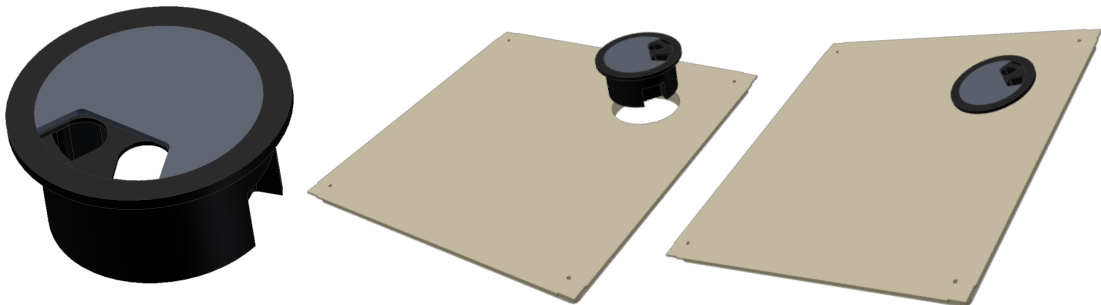

Circular Grommets

125-RHI-CE Push in Grommet

This 125mm grommet is designed to be pushed into position.

Cut Out Size	126mm Diameter
Cable Penetration Size	102mm Diameter
Outer Flange Size	137mm Diameter

125-RSI-CE Screw in Grommet

This 125mm grommet is designed to be screw fixed into position.

Cut Out Size	124mm Diameter
Cable Penetration Size	100mm Diameter
Outer Flange Size	148mm Diameter

Cable Grommets - Non Brushed, Brushed and Twin Brushed AL 10312 Series

AL 10312

Dimensions

Cut Out Size	105 x 100mm
Cable Penetration Size	95 x 95mm
Outer Flange Size	123 x 135mm

AL 10312 Single Fine Brush

Dimensions

Cut Out Size	105 x 100mm
Cable Penetration Size	95 x 95mm
Outer Flange Size	123 x 135mm

AL 10312 Twin Fine Brush

Dimensions

Cut Out Size	105 x 100mm
Cable Penetration Size	95 x 95mm
Outer Flange Size	123 x 135mm

Cable Grommets - Non Brushed, Brushed and Twin Brushed AL 10049 Series

AL 10049

Dimensions